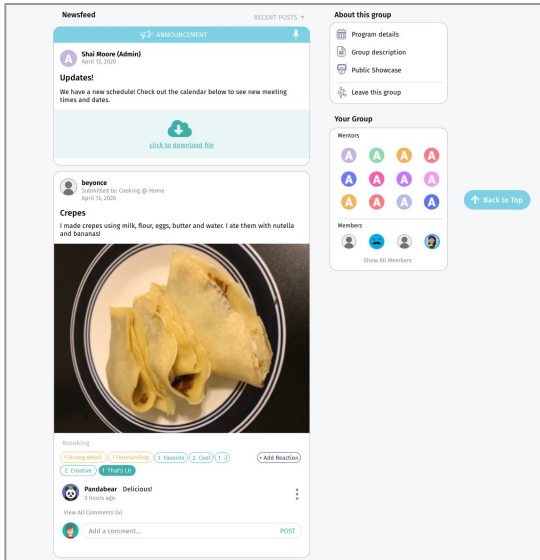

# Group Newsfeed Updates | June 2020

See your group in a new way! We made a few changes to enhance the group experience for you and your fellow group members. Check them out below!

## New Look and Feel

Group news feeds now have a new style! In addition to updated colors and layouts, the news feed now presents posts in a linear structure: submissions are displayed from most recent to oldest, making it easier to follow.

## React and Comment from the Feed

Users can now add reactions and comments from the newsfeed itself. You can also see a subset of reactions and comments given to that post.

## Updated Submission Modal

Want to see all comments and reactions posted to a submission? Click on the artifact preview or “View All Comments” to see the revamped modal! From here, you can view all reactions and comments, and add reactions and comments yourself.