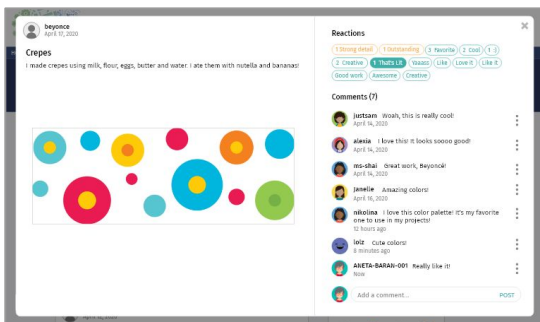

## New Look and Feel

Group news feeds now have a new style! In addition to updated colors and layouts, the news feed now presents posts in a linear structure: submissions are displayed from most recent to oldest, making it easier to follow.

## React and Comment from the Feed

Users can now add reactions and comments from the newsfeed itself. You can also see a subset of reactions and comments given to that post.

## Updated Submission Modal

Want to see all comments and reactions posted to a submission? Click on the artifact preview or “View All Comments” to see the revamped modal! From here, you can view all reactions and comments, and add reactions and comments yourself.